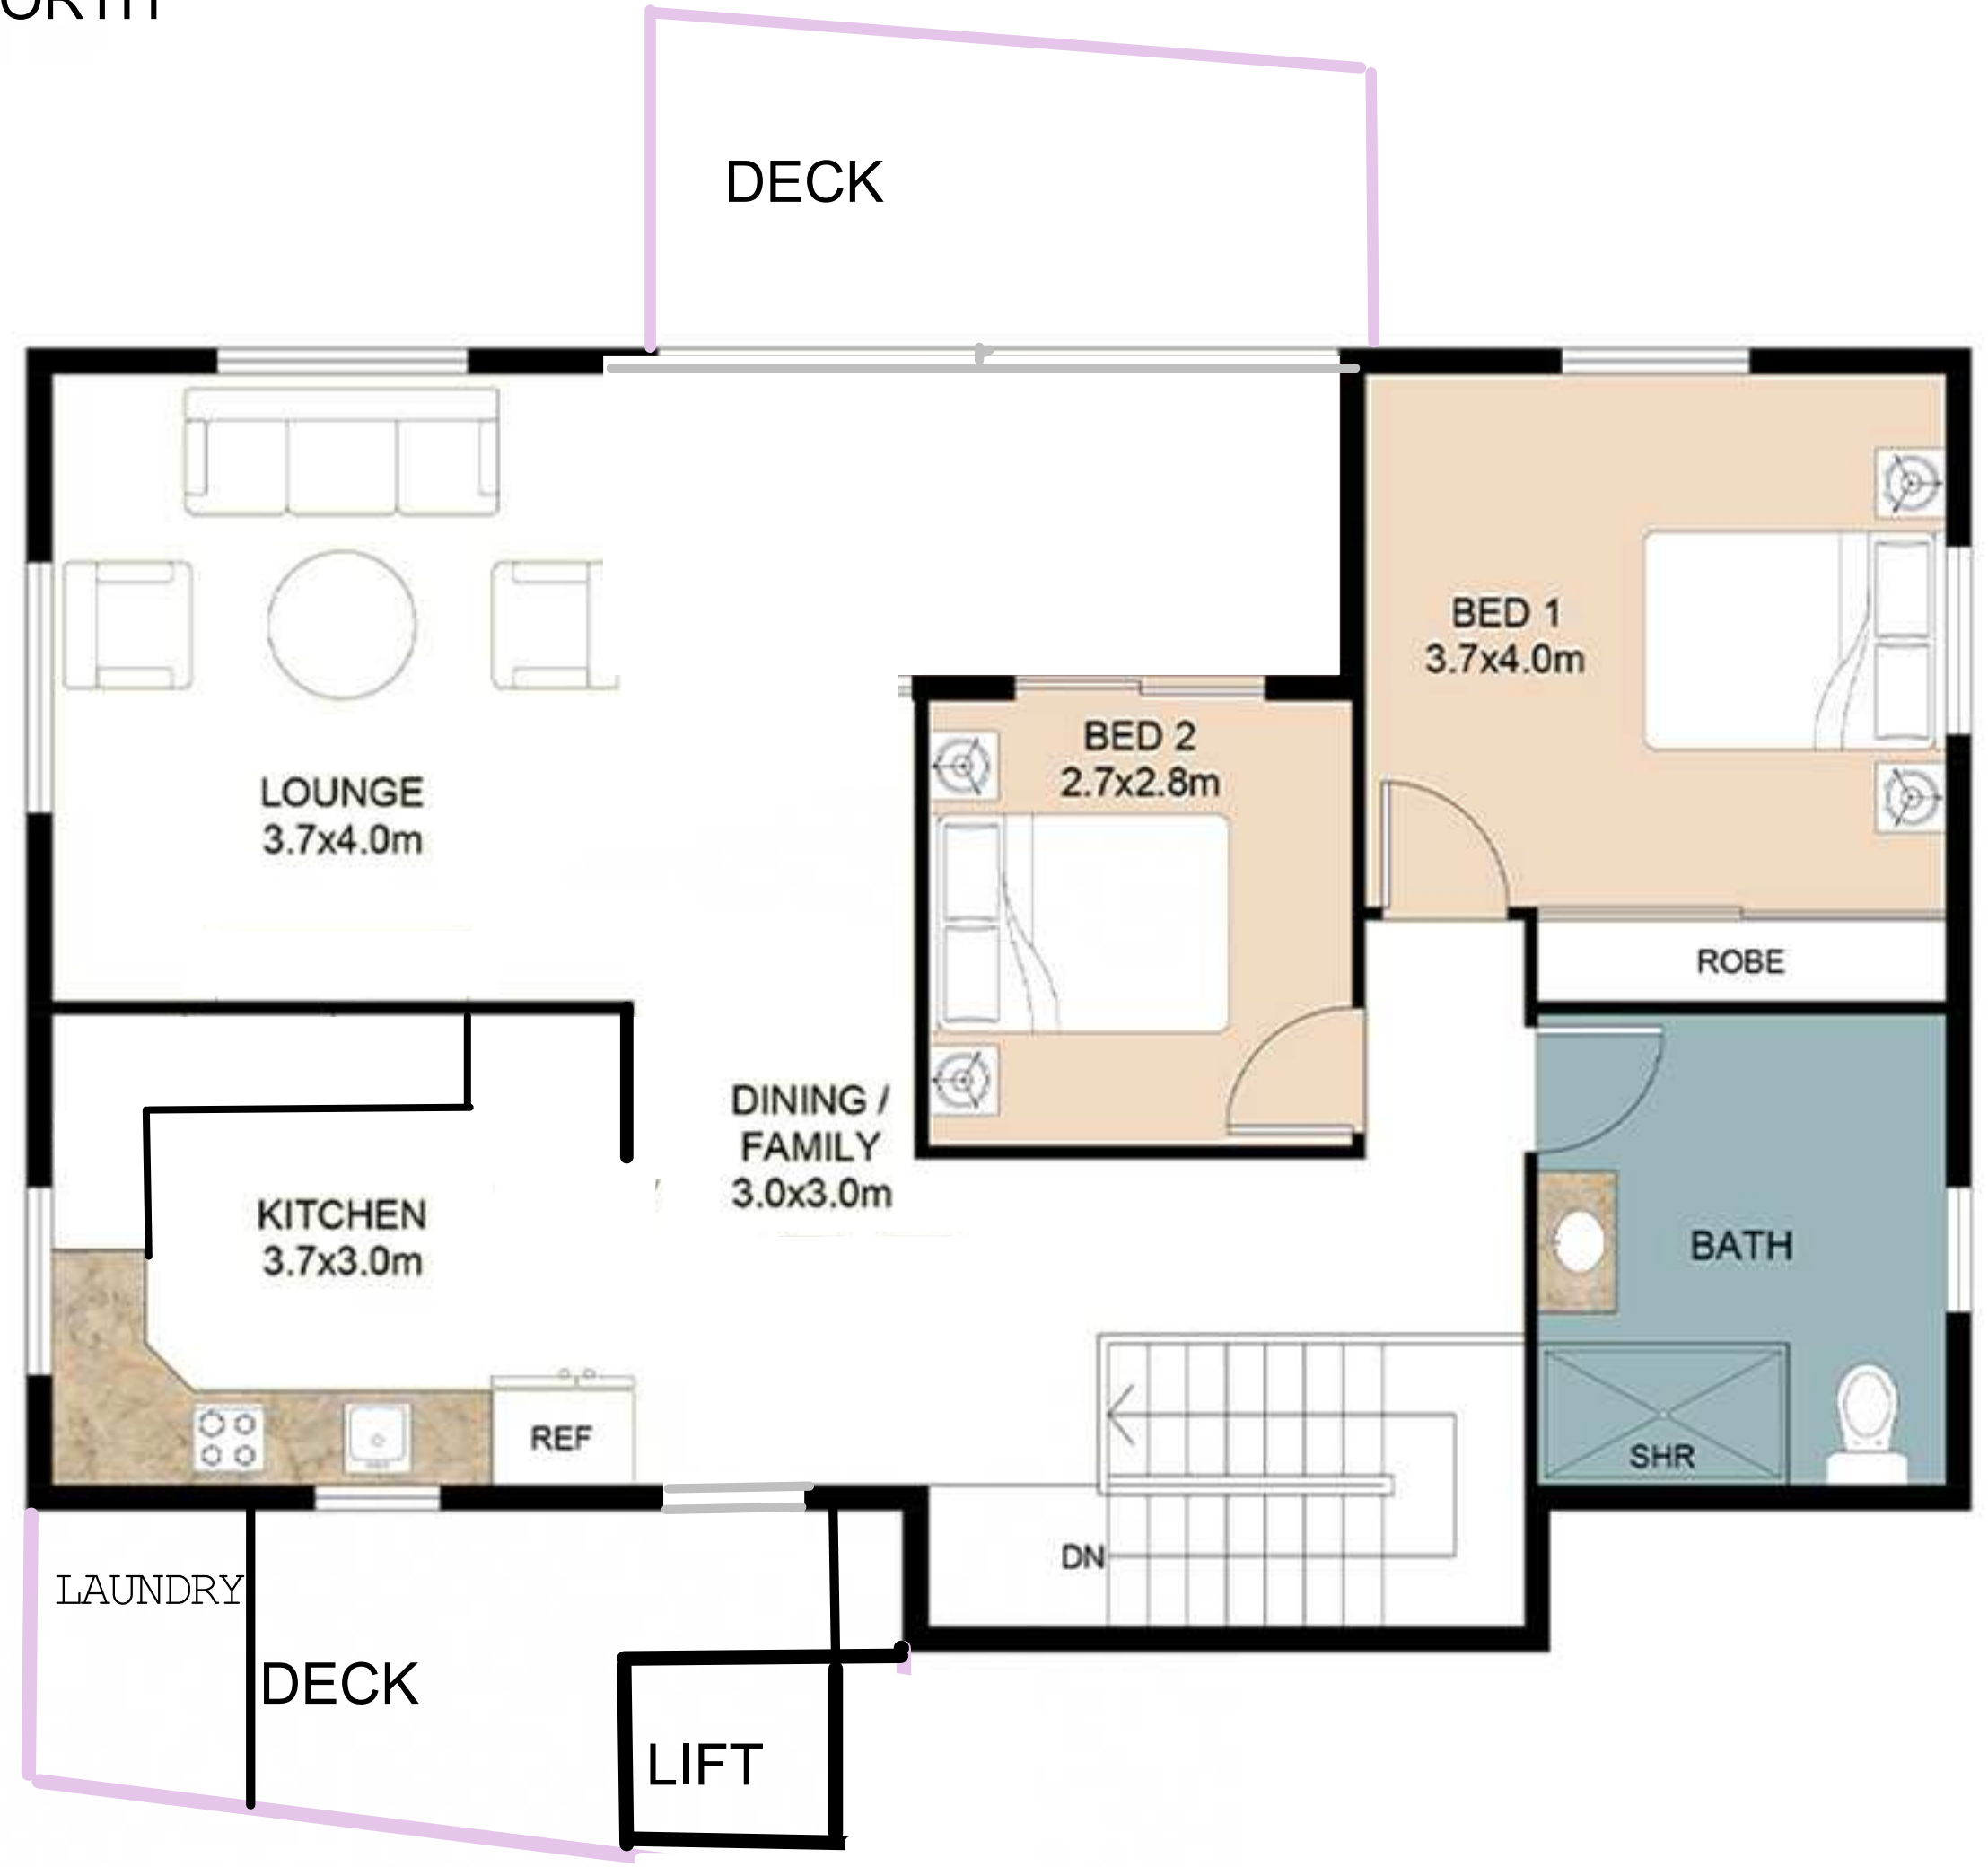

NORTH

GROUND FLOOR PLAN

UPPER FLOOR PLAN

SCALE APPROXIMATE ONLY

3 Semaphore St, Emerald Beach

Scale in meters, Indicative only. Dimensions are approximate, floor plan is interpreted to best knowledge but should not be taken for granted. All information contained is gathered from reliable sources. However we cannot guarantee its accuracy and interested person should enquire within.