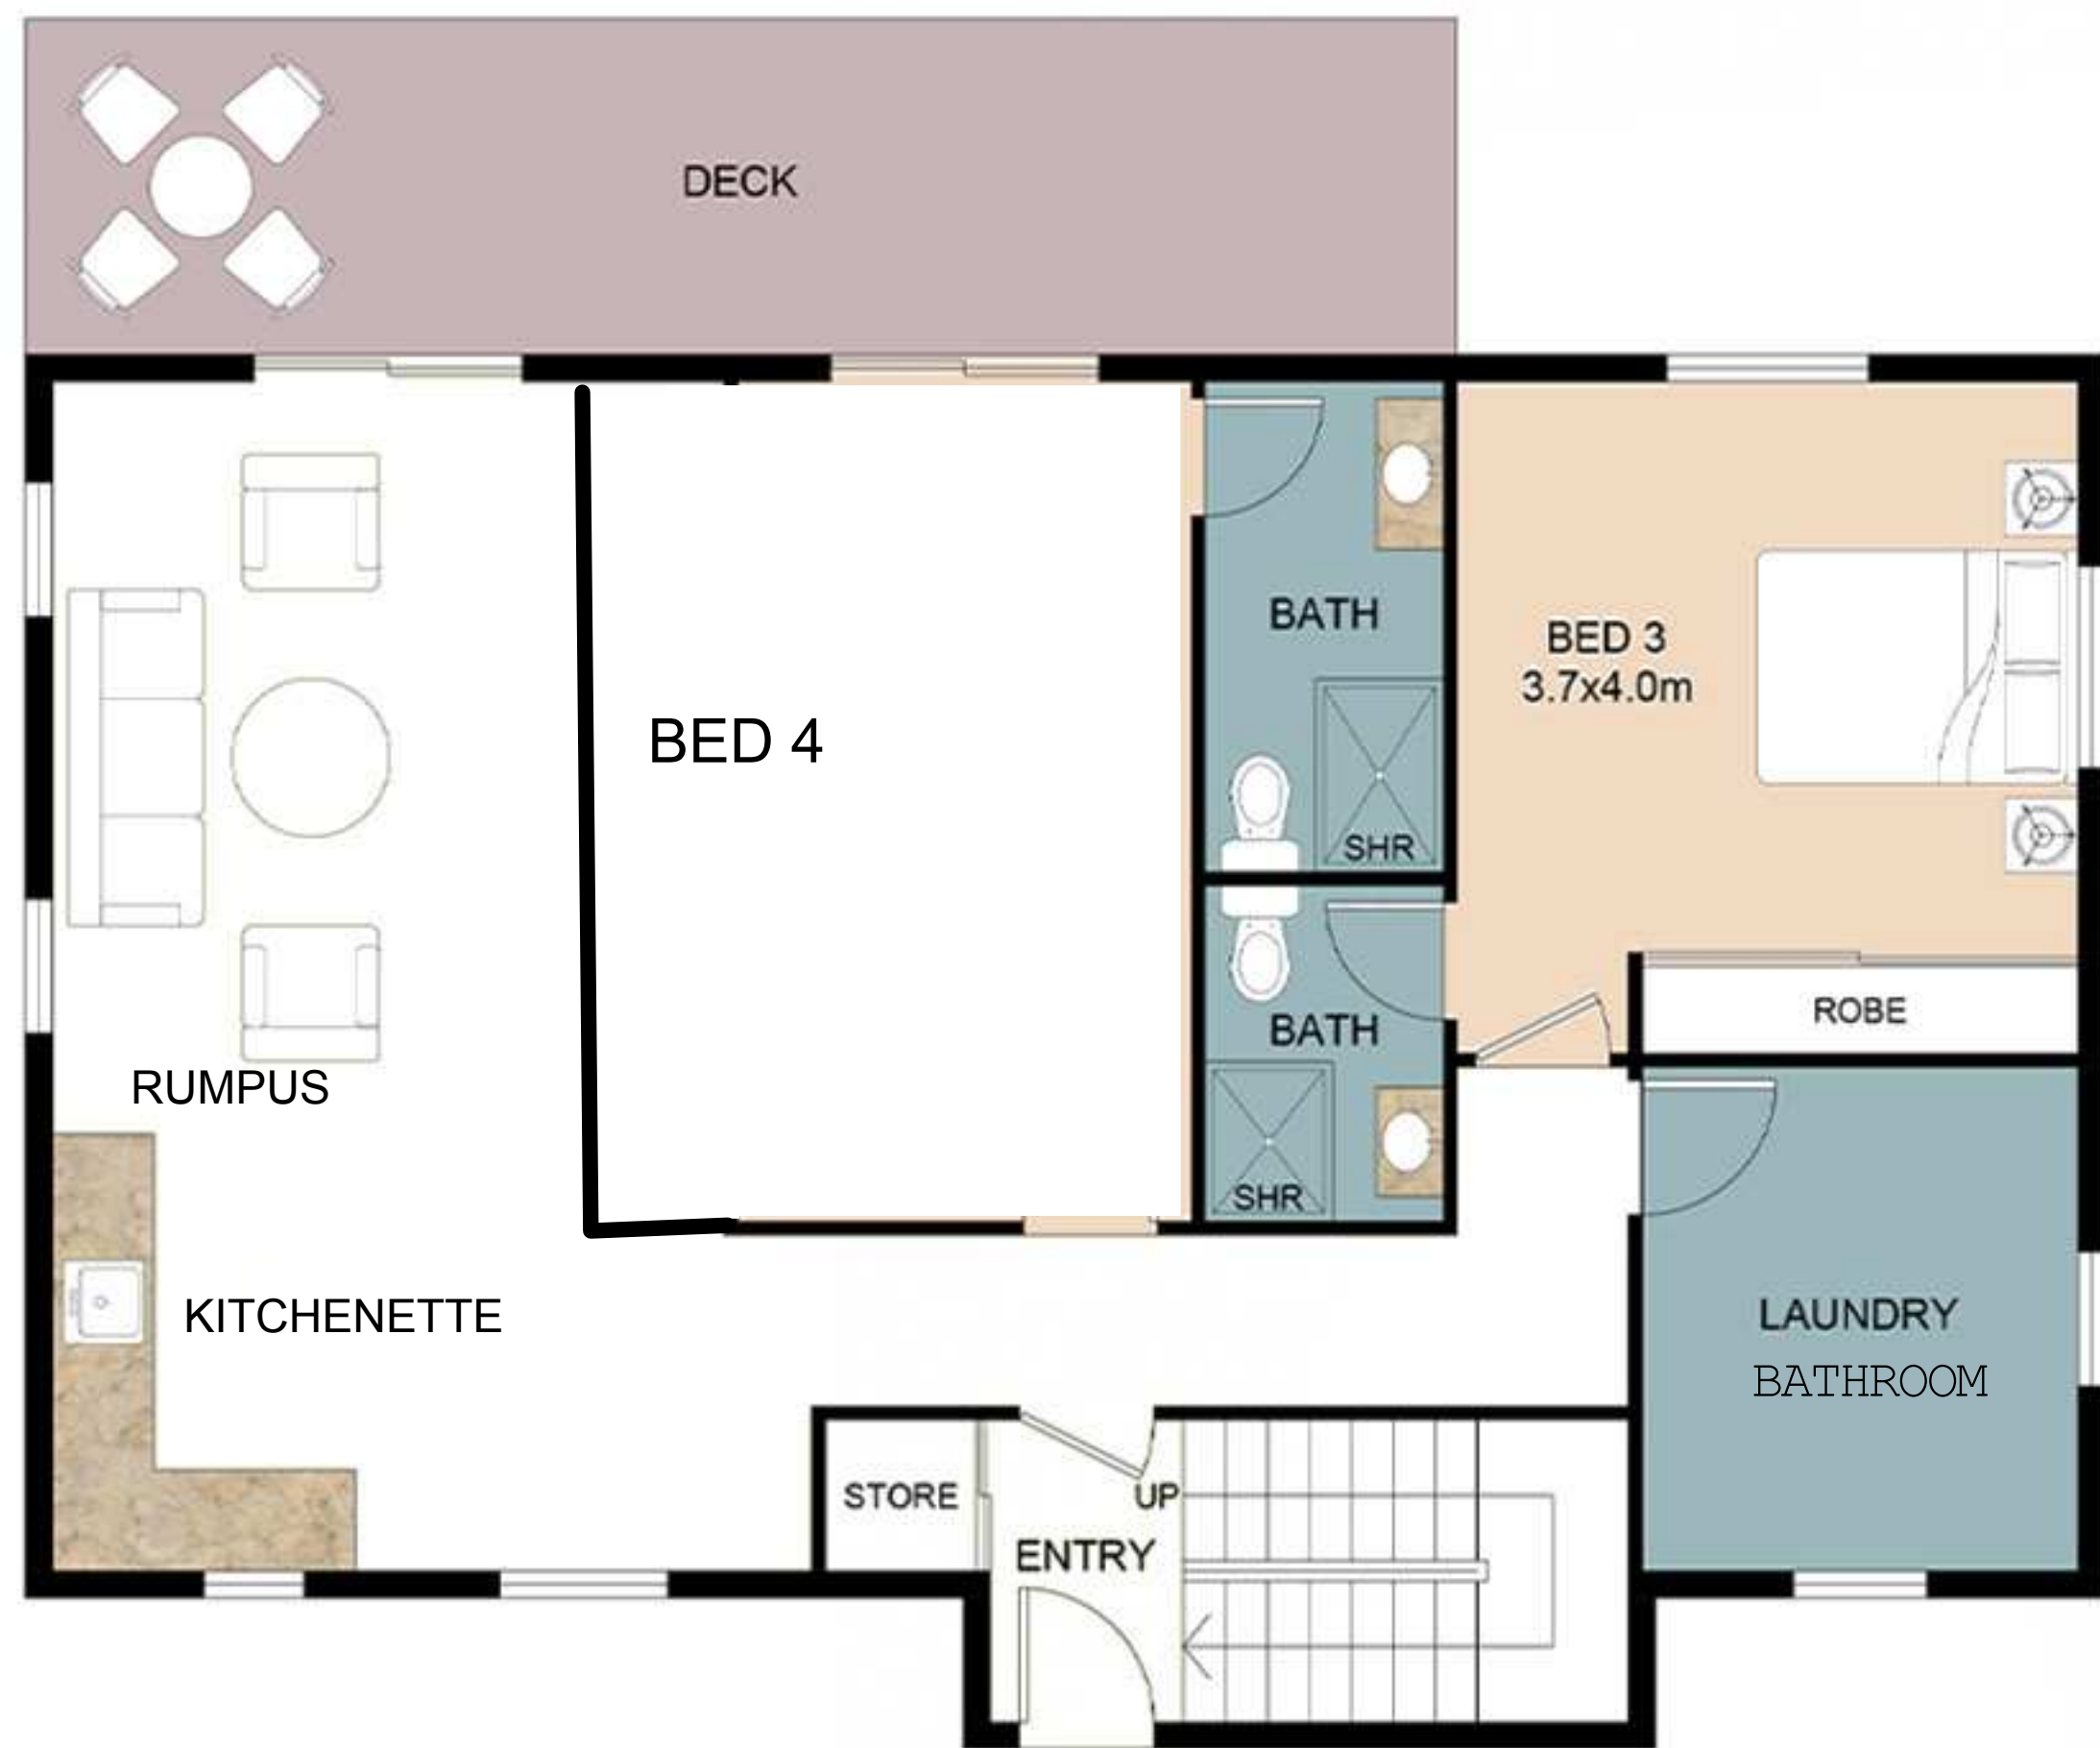

NORTH

GROUND FLOOR PLAN

UPPER FLOOR PLAN

SCALE APPROXIMATE ONLY

3 Semaphore St, Emerald Beach

Scale in meters, Indicative only. Dimensions are approximate, floor plan is interpreted to best knowledge but should not be taken for granted. All information contained is gathered from reliable sources. However we cannot guarantee its accuracy and interested person should enquire within.